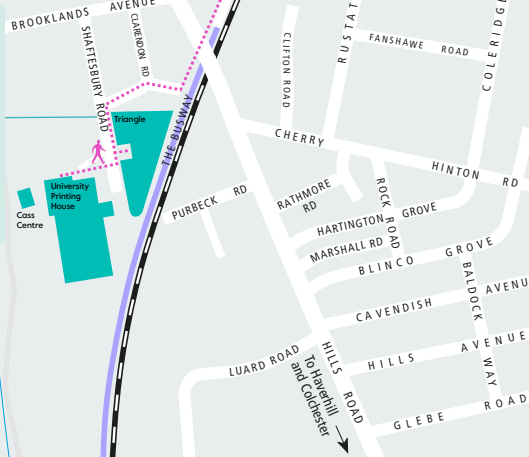

Find us in Cambridge

The Pitt Building

Cambridge University Press Bookshop

Getting to Cambridge

On arrival at our Shaftesbury Road campus, please use the main entrance to the building you are attending, and report to reception.

The Shaftesbury Road site is a 5 minute taxi ride, or a 15 minute (0.7 mile) walk from the train station.

The Busway

Visit thebusway.info for routes, times and price information.

There are stops at the Railway Station, Drummer Street bus station and the Trumpington Park & Ride.