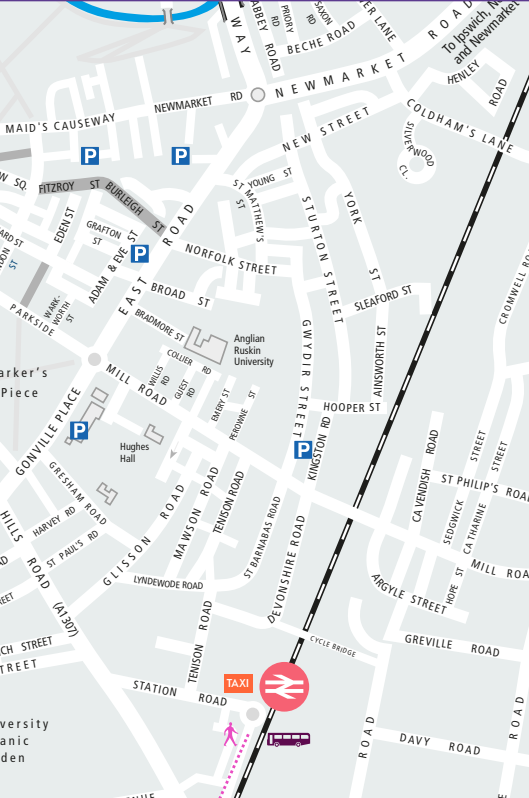

Find us in Cambridge

The Pitt Building

Cambridge University Press Bookshop

Getting to Cambridge

On arrival at our Shaftesbury Road campus, please use the main entrance to the building you are attending, and report to reception.

To visit the Pitt Building or Cambridge University Press Bookshop, use one of the multi-storey car parks (P), or the Park & Ride (P).

By bus/coach and taxi

Inter-city coach services arrive and depart from Drummer Street bus station in the city centre, where bus and taxi (call Panther on 01223 715715) services to our Shaftesbury Road campus are available. Uber and Bolt services are also available in Cambridge. The Shaftesbury Road campus is a 30 minute (1.5 mile) walk from Drummer Street.

The Bookshop and The Pitt Building are a short walk from the bus station.

By rail

There are frequent train services from London King's Cross and Liverpool Street stations. Journey times vary from 50 minutes to one hour 20 minutes. Visit nationalrail.co.uk or phone National Rail on 03457 484950 for information.

The Shaftesbury Road site is a 5 minute taxi ride, or a 15 minute (0.7 mile) walk from the train station.

The Busway

Visit thebusway.info for routes, times and price information.

There are stops at the Railway Station, Drummer Street bus station and the Trumpington Park & Ride.