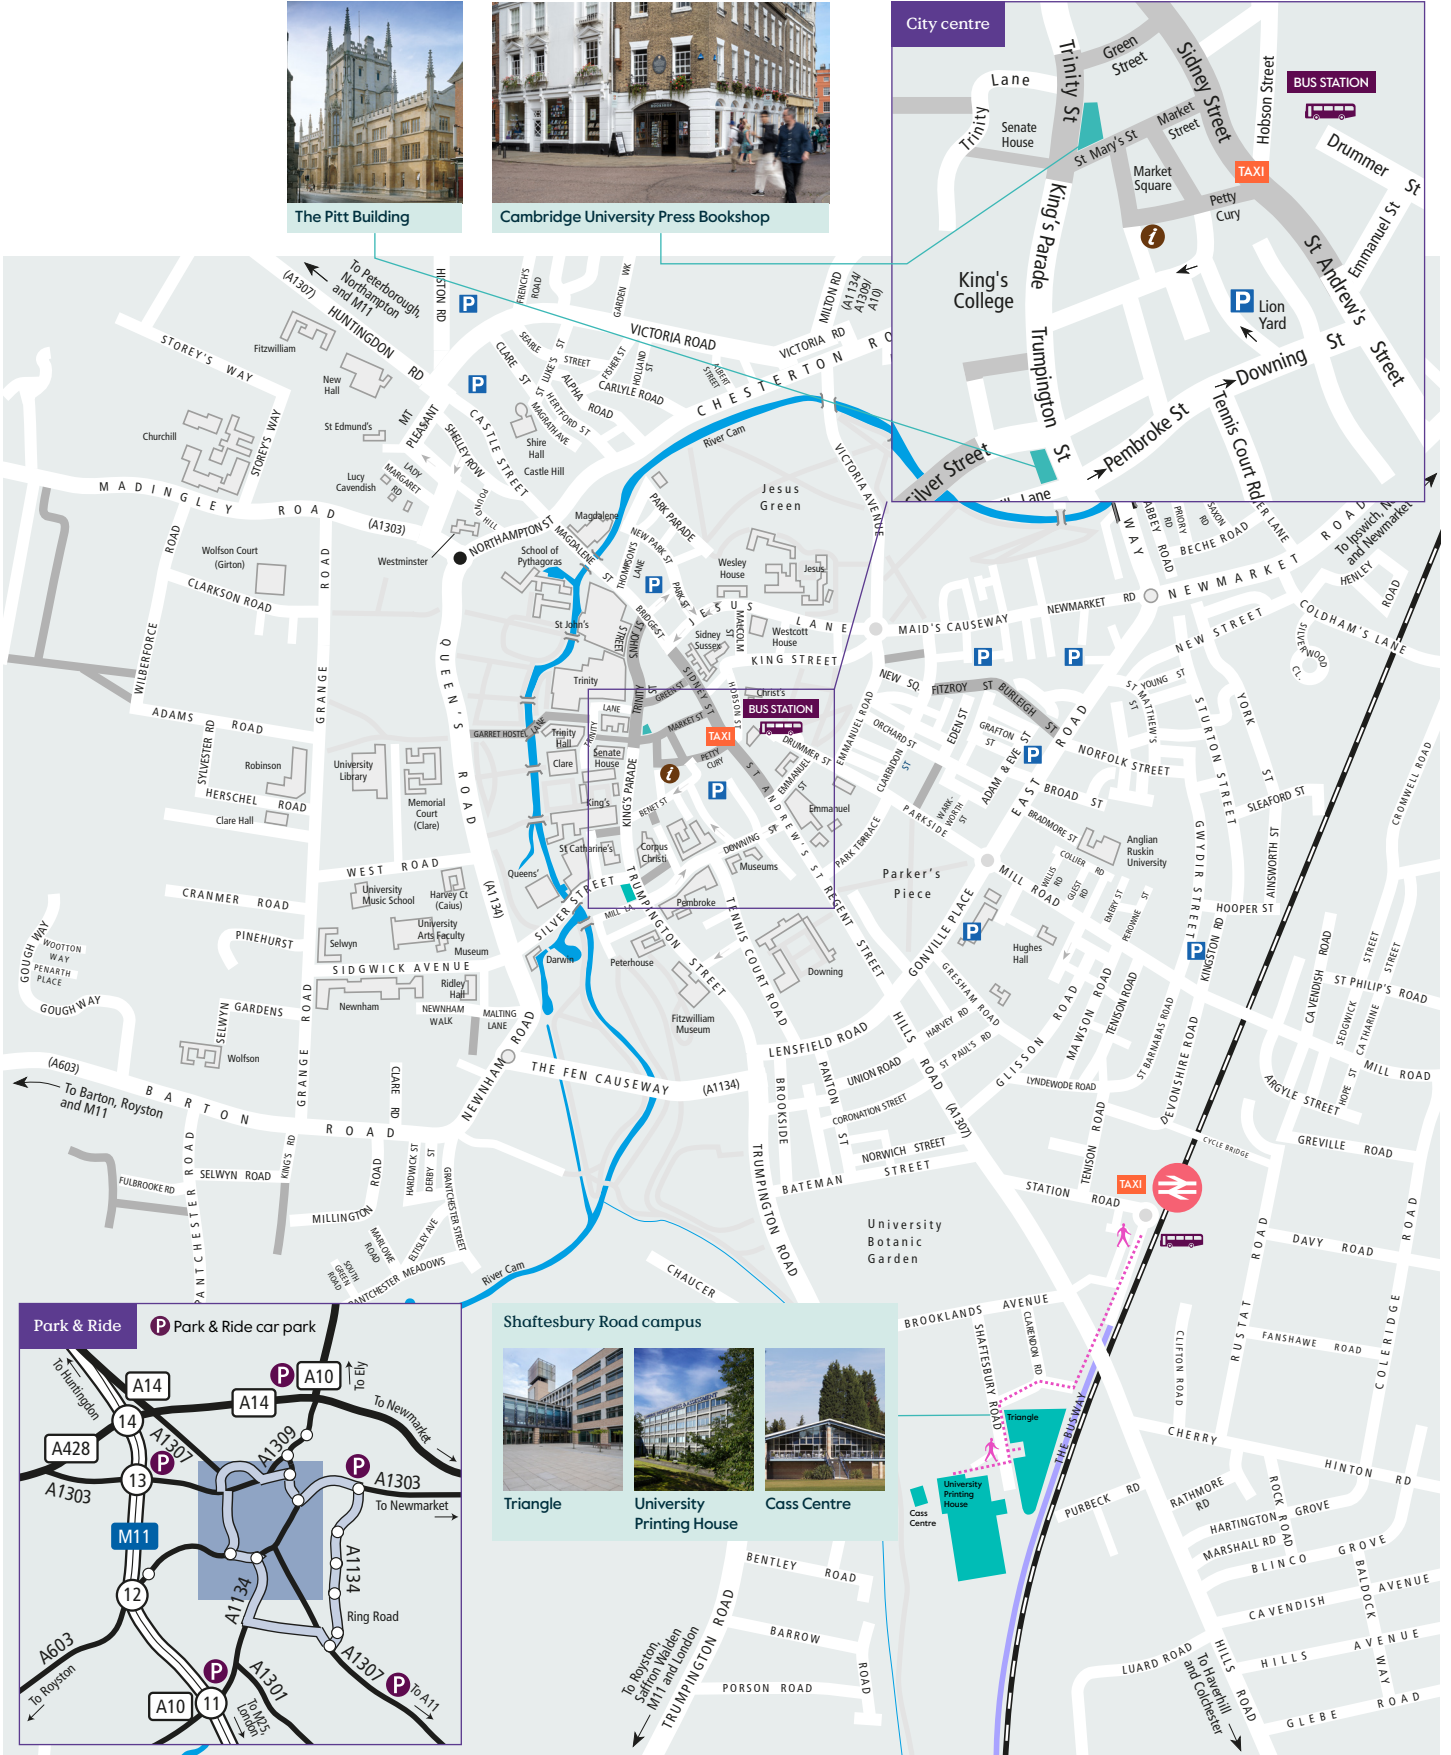

Find us in Cambridge

The Pitt Building

Cambridge University Press Bookshop

Getting to Cambridge

On arrival at our Shaftesbury Road campus, please use the main entrance to the building you are attending, and report to reception.

To visit the Pitt Building or Cambridge University Press Bookshop, use one of the multi-storey car parks (P), or the Park & Ride (P).

By bus/coach and taxi

Inter-city coach services arrive and depart from Drummer Street bus station in the city centre, where bus and taxi (call Panther on 01223 715715) services to our Shaftesbury Road campus are available. Uber and Bolt services are also available in Cambridge. The Shaftesbury Road campus is a 30 minute (1.5 mile) walk from Drummer Street.

The Bookshop and The Pitt Building are a short walk from the bus station.

By rail

There are frequent train services from London King's Cross and Liverpool Street stations. Journey times vary from 50 minutes to one hour 20 minutes. Visit nationalrail.co.uk or phone National Rail on 03457 484950 for information.

The Shaftesbury Road site is a 5 minute taxi ride, or a 15 minute (0.7 mile) walk from the train station.

The Busway

Visit thebusway.info for routes, times and price information.

There are stops at the Railway Station, Drummer Street bus station and the Trumpington Park & Ride.