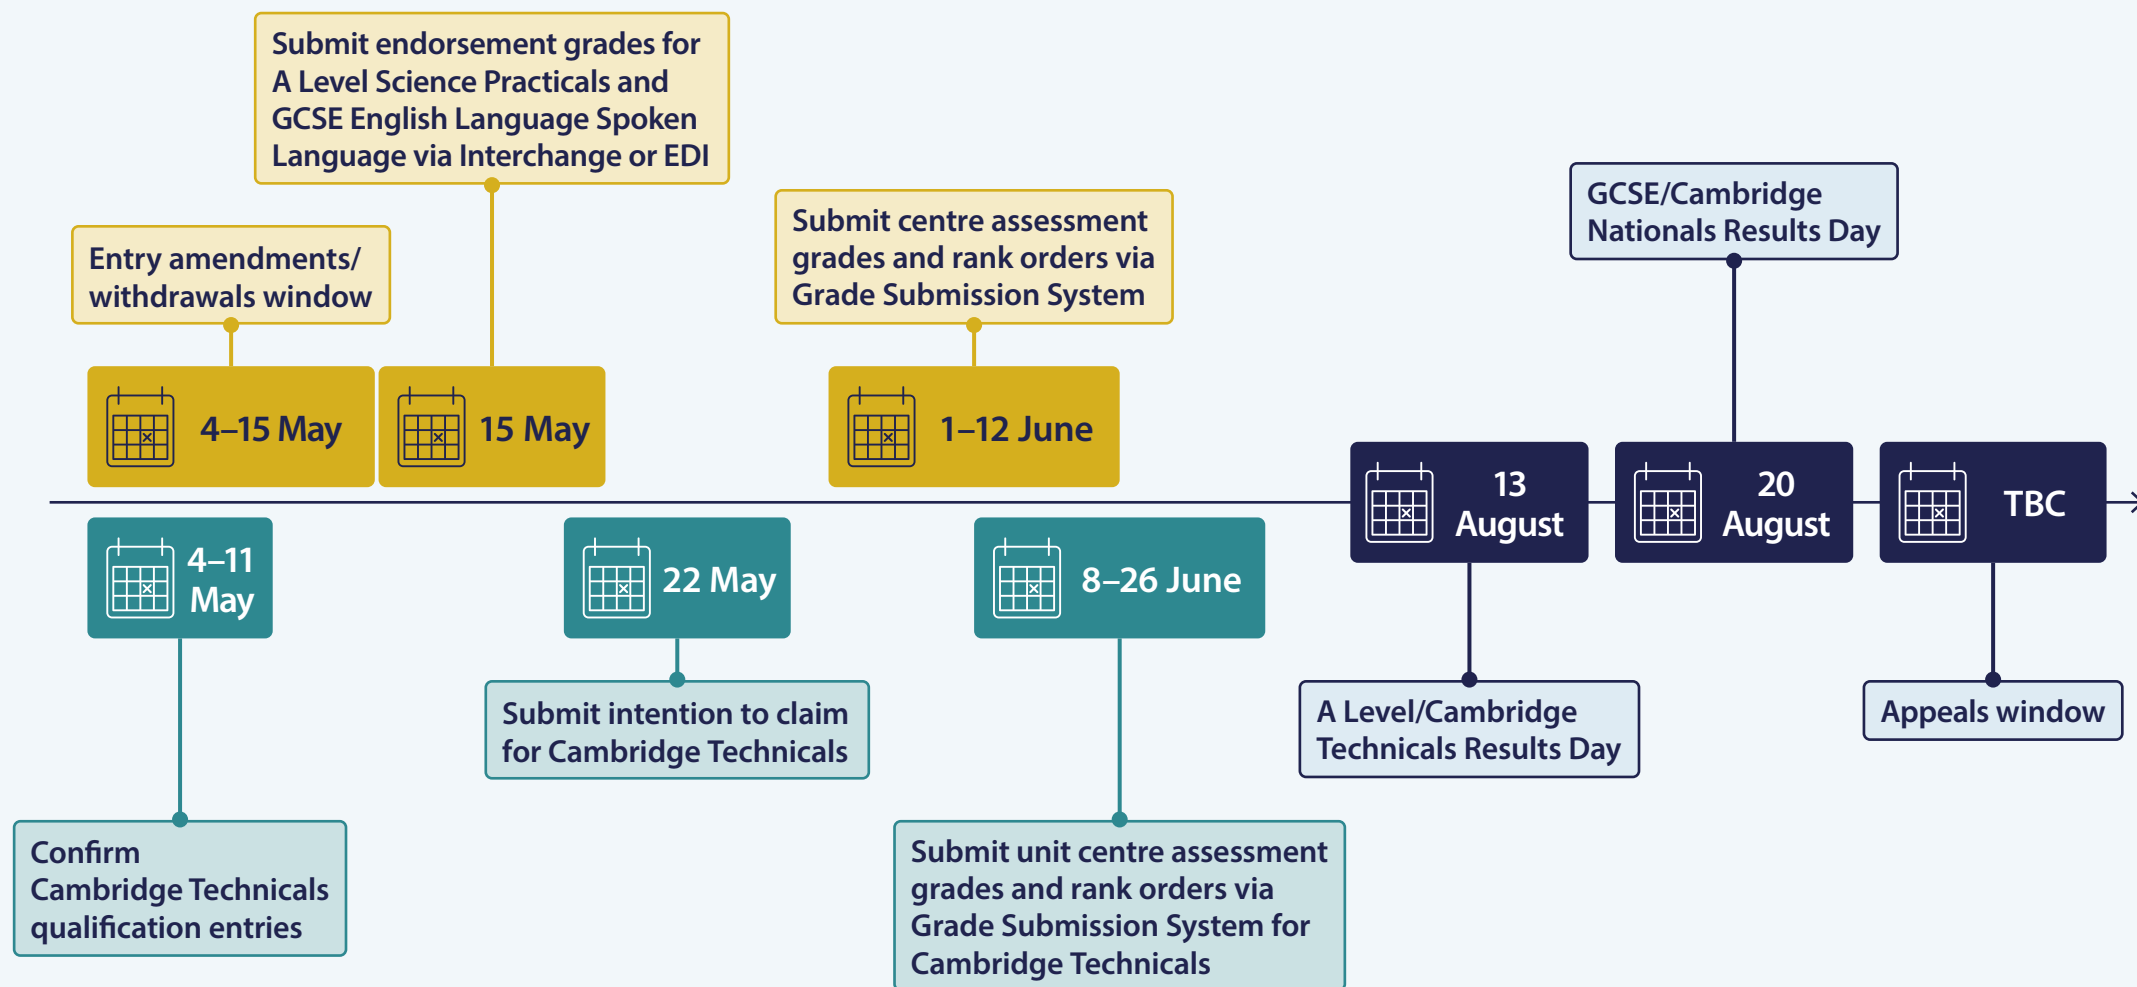

# SUMMER 2020 TIMELINE

GCSE, AS/A Levels, Projects, Core Maths, FSMQ, Entry Level and Cambridge Nationals  
Cambridge Technicals

## KEY

All qualifications except Cambridge Technicals

Cambridge Technicals only

All qualifications