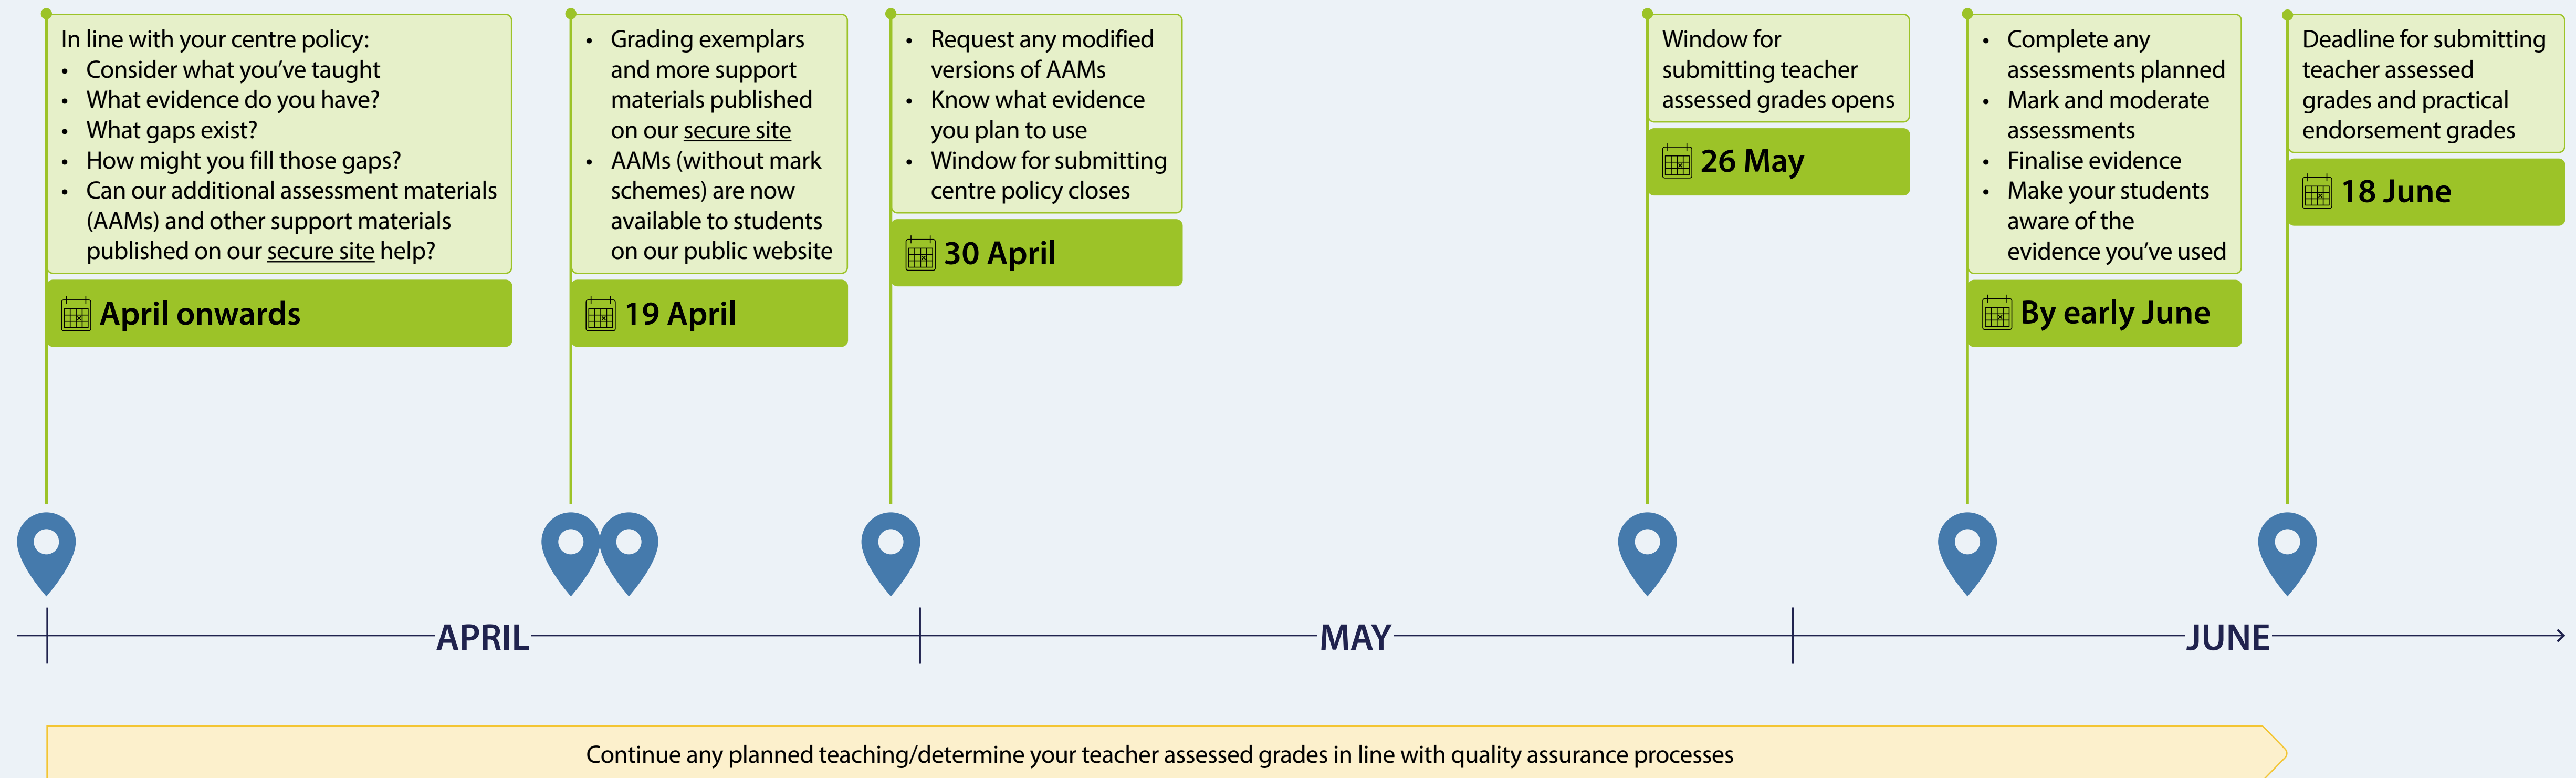

# TEACHER ASSESSED GRADES – KEY DATES FOR TEACHERS

*A teacher assessed grade is a holistic, objective judgement based on evidence of each student's performance in each subject*

## Useful links:

[gov.uk/government/publications/submission-of-teacher-assessed-grades-summer-2021-info-for-teachers](https://gov.uk/government/publications/submission-of-teacher-assessed-grades-summer-2021-info-for-teachers)